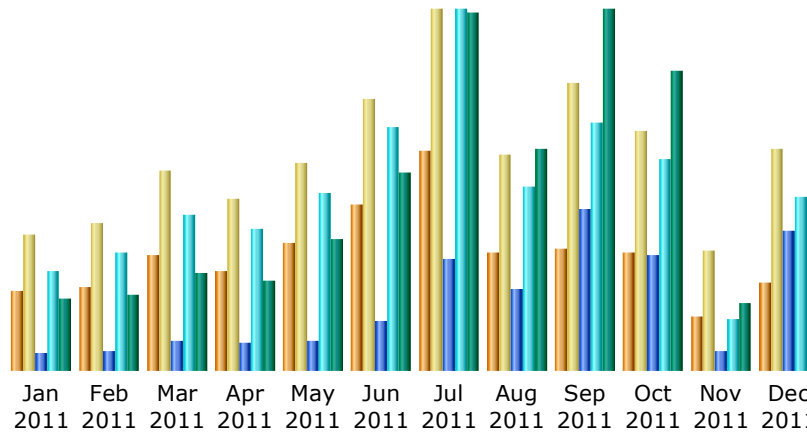

**Last Update:** 07 May 2012 - 18:05 [Update now](#)

**Reported period:** - Year - 2011 -

### Summary

<b>Reported period</b>	Year 2011				
<b>First visit</b>	01 Jan 2011 - 00:00				
<b>Last visit</b>	31 Dec 2011 - 23:59				
	Unique visitors	Number of visits	Pages	Hits	Bandwidth
Viewed traffic *	<b>&lt;= 252,871</b> Exact value not available in 'Year' view	<b>470,646</b> (1.86 visits/visitor)	<b>5,980,439</b> (12.7 Pages/Visit)	<b>16,249,714</b> (34.52 Hits/Visit)	<b>271.17 GB</b> (604.15 KB/Visit)
Not viewed traffic *			<b>3,519,429</b>	<b>3,948,854</b>	<b>16.36 GB</b>

\* Not viewed traffic includes traffic generated by robots, worms, or replies with special HTTP status codes.

### Monthly history

Month	Unique visitors	Number of visits	Pages	Hits	Bandwidth
Jan 2011	14,587	24,662	125,162	752,370	8.64 GB
Feb 2011	15,237	26,764	139,665	877,058	9.07 GB
Mar 2011	20,933	36,495	217,794	1,164,457	11.81 GB
Apr 2011	18,061	31,353	210,559	1,062,256	10.72 GB
May 2011	23,205	37,914	218,484	1,339,649	15.90 GB
Jun 2011	30,119	49,532	376,211	1,835,055	23.69 GB
Jul 2011	40,121	65,944	829,929	2,709,443	42.96 GB
Aug 2011	21,518	39,513	602,491	1,380,042	26.62 GB
Sep 2011	22,035	52,511	1,210,625	1,857,281	43.38 GB
Oct 2011	21,523	43,854	859,316	1,586,228	35.97 GB
Nov 2011	9,629	21,662	139,459	379,436	8.17 GB
Dec 2011	15,903	40,442	1,050,744	1,306,439	34.22 GB
<b>Total</b>	<b>252,871</b>	<b>470,646</b>	<b>5,980,439</b>	<b>16,249,714</b>	<b>271.17 GB</b>