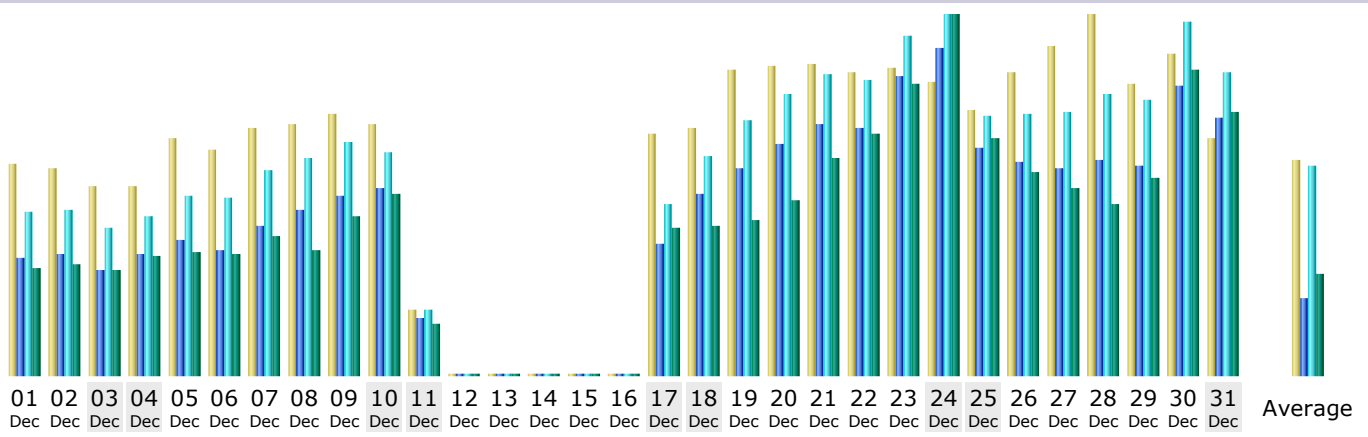

Day	Number of visits	Pages	Hits	Bandwidth
01 Dec 2011	1,263	24,657	34,634	803.54 MB
02 Dec 2011	1,244	25,757	34,864	836.51 MB
03 Dec 2011	1,131	22,311	31,385	794.83 MB
04 Dec 2011	1,127	25,569	33,679	898.24 MB
05 Dec 2011	1,421	28,644	38,172	922.91 MB
06 Dec 2011	1,343	26,596	37,579	909.51 MB
07 Dec 2011	1,482	31,695	43,412	1.03 GB
08 Dec 2011	1,498	34,875	46,057	943.06 MB
09 Dec 2011	1,566	37,929	49,651	1.17 GB
10 Dec 2011	1,502	39,538	47,291	1.33 GB
11 Dec 2011	393	12,012	13,713	383.68 MB
12 Dec 2011	0	0	0	0
13 Dec 2011	0	0	0	0
14 Dec 2011	0	0	0	0
15 Dec 2011	0	0	0	0
16 Dec 2011	0	0	0	0
17 Dec 2011	1,442	27,822	36,468	1.08 GB
18 Dec 2011	1,480	38,301	46,352	1.10 GB
19 Dec 2011	1,822	44,146	54,230	1.14 GB
20 Dec 2011	1,854	49,035	59,638	1.29 GB
21 Dec 2011	1,858	53,400	64,115	1.60 GB
22 Dec 2011	1,811	52,292	62,769	1.78 GB
23 Dec 2011	1,842	63,522	72,198	2.15 GB
24 Dec 2011	1,752	69,375	76,486	2.66 GB
25 Dec 2011	1,591	48,064	54,819	1.75 GB
26 Dec 2011	1,816	45,044	55,633	1.50 GB
27 Dec 2011	1,966	43,885	55,739	1.38 GB
28 Dec 2011	2,156	45,653	59,892	1.27 GB
29 Dec 2011	1,739	44,476	58,297	1.46 GB
30 Dec 2011	1,919	61,568	75,015	2.25 GB
31 Dec 2011	1,424	54,578	64,351	1.94 GB
Average	1,289	16,384	44,519	760.76 MB
Total	40,442	1,050,744	1,306,439	34.22 GB

Days of week