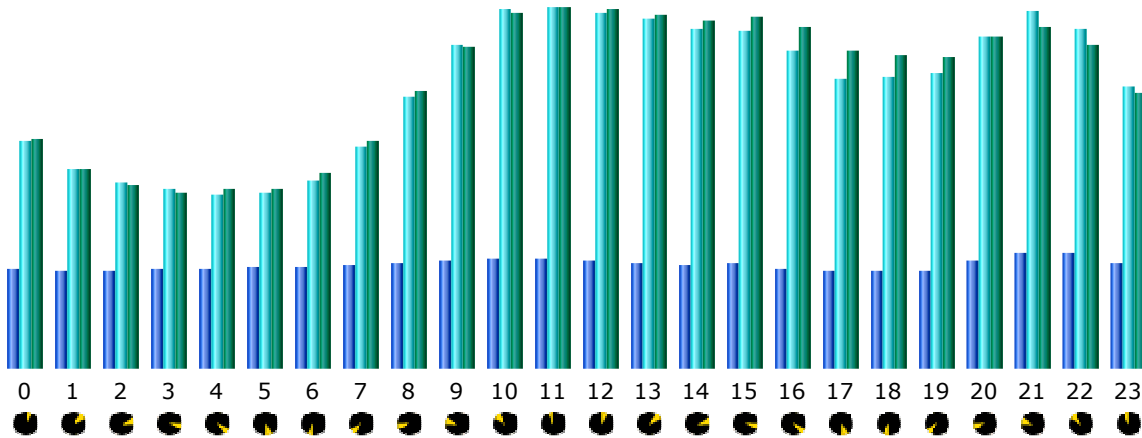

Hours

Hours	Pages	Hits	Bandwidth	Hours	Pages	Hits	Bandwidth
00	238,768	546,173	9.08 GB	12	256,148	855,927	14.20 GB
01	231,633	481,157	7.90 GB	13	252,424	843,618	14.01 GB
02	235,880	446,103	7.25 GB	14	250,037	816,012	13.78 GB
03	239,360	430,183	6.96 GB	15	251,403	810,704	13.88 GB
04	240,008	417,949	7.14 GB	16	239,267	766,673	13.55 GB
05	242,407	420,644	7.09 GB	17	233,798	698,454	12.55 GB
06	245,081	452,678	7.70 GB	18	234,352	699,543	12.44 GB
07	248,201	533,608	8.97 GB	19	233,196	710,788	12.35 GB
08	252,100	655,763	10.97 GB	20	258,651	796,866	13.14 GB
09	260,197	778,501	12.74 GB	21	275,959	860,383	13.52 GB
10	264,797	864,680	14.04 GB	22	278,349	817,302	12.79 GB
11	265,198	867,983	14.27 GB	23	253,225	678,022	10.86 GB